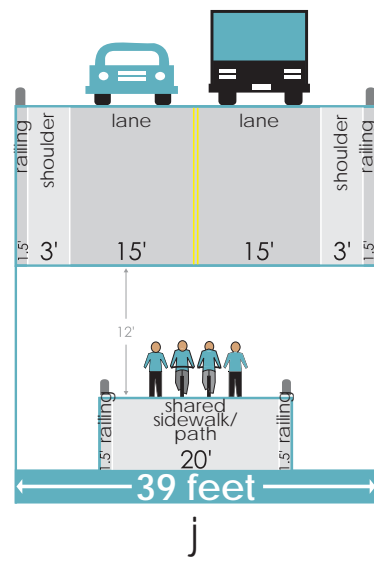

Replacement Option

Replacement Option (~68 feet)

Replacement Options (~92 feet)

Note: These width colors are not related to the alignment colors.