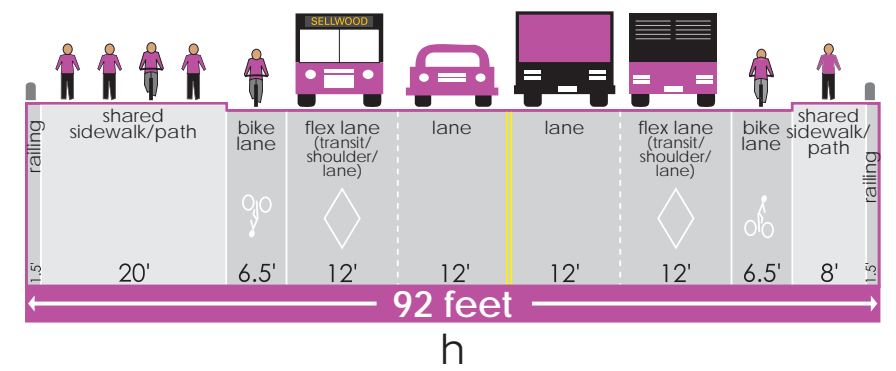

Replacement Option

Replacement Option (~68 feet)

Replacement Options (~92 feet)

Note: These width colors are not related to the alignment colors.