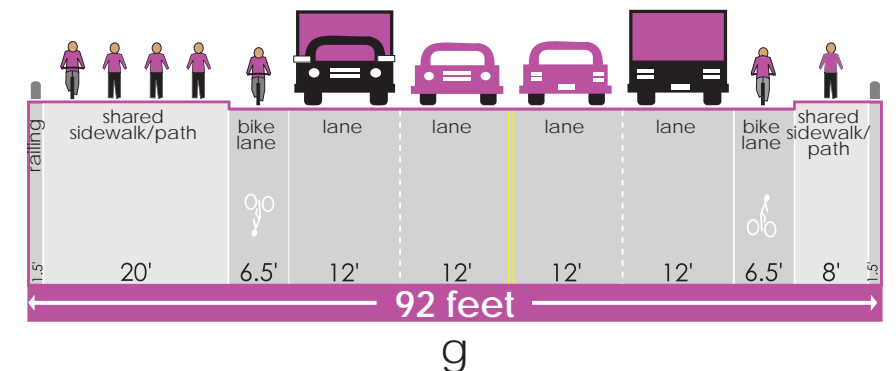

Replacement Option

Replacement Option (~68 feet)

Replacement Options (~92 feet)

Note: These width colors are not related to the alignment colors.