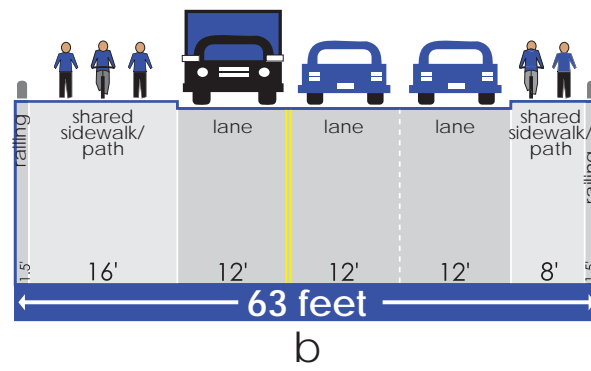

Replacement Option

Replacement Option (~68 feet)

Replacement Options (~92 feet)

Note: These width colors are not related to the alignment colors.